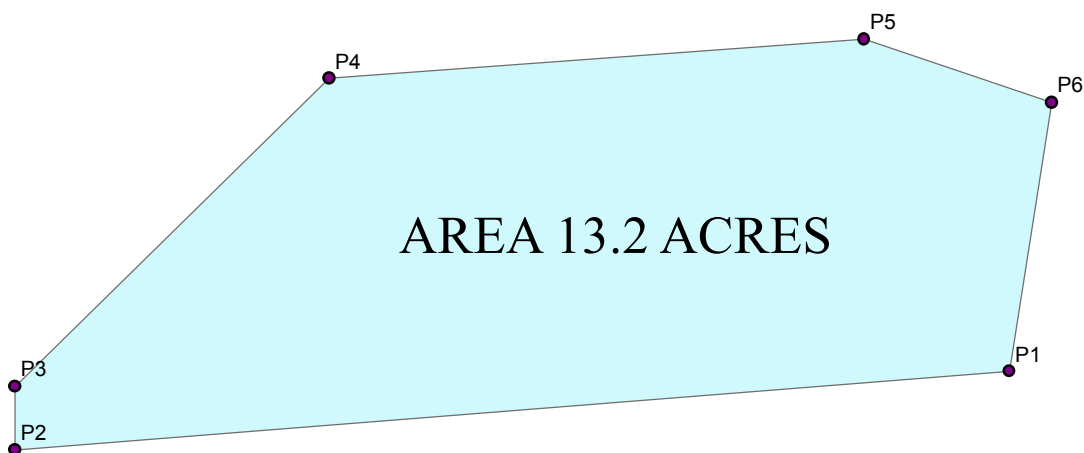

FARM SKETCH AT HEMBETI VILLAGE - MVOMERO

RIVER DIZINGWI

ID	NORTH	EAST
P1	9308435	334554
P2	9308106	334528
P3	9308106	334549
P4	9308210	334651
P5	9308387	334664
P6	9308449	334643